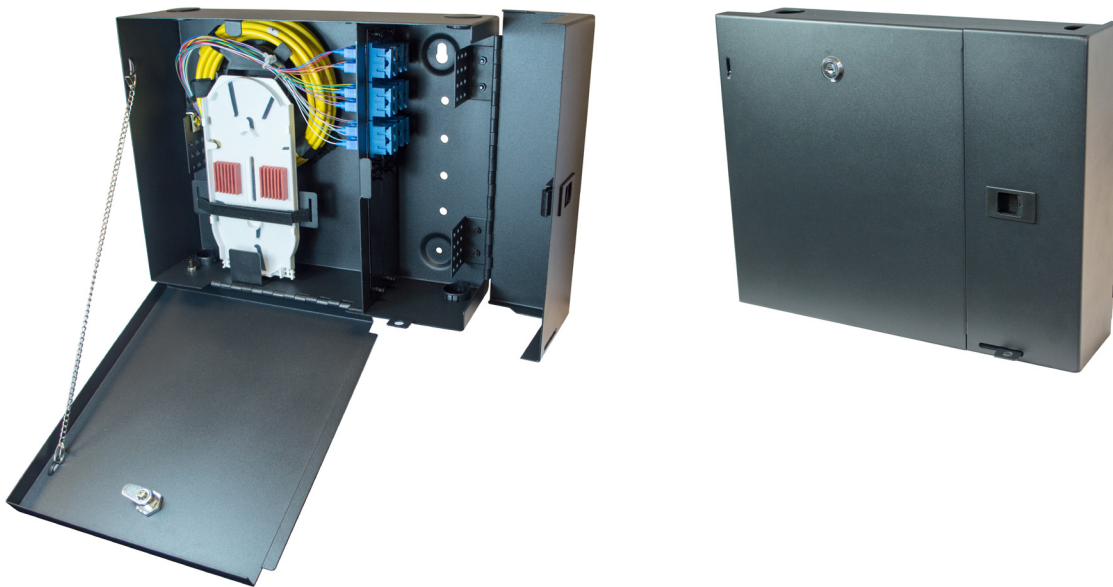

XWM-4X Wallmount Enclosure

Overview

The XWM-4X is a compact wall mount fiber optic distribution enclosure designed to support patching and/or splicing.

The unit has the capacity to accept 4 LGX-type adapter plates allowing for the termination of a variety of connector types and fiber counts of up to 48 SC or 96 LC.

The unit has a key-lockable drop-down-door splice compartment which serves as a work shelf for splicing.

The patch side door comes equipped with a padlock hasp for additional security.

Specifications

Parameter	Value
Dimensions (H"xW"xD")	11.4 x 14.2 x 4.2
Weight	10 lbs
Fiber Capacity	48 fibers SC or 96 fibers LC
Cable Entry	Four 1.175" Openings
Material	16 Gauge Steel
Finish	Black electrostatically applied powder coat

Accessories

Grounding and Bonding Kit
P/N: AWMGB-KIT

Medium Compression Fitting Supports
Cable O.D.: 0.15"-0.70"
P/N: CF-MD

Three Slot Flat Drop Compression Fitting with Removable Spacers
P/N: CF-3S-FD

XWM-4X Wallmount Enclosure