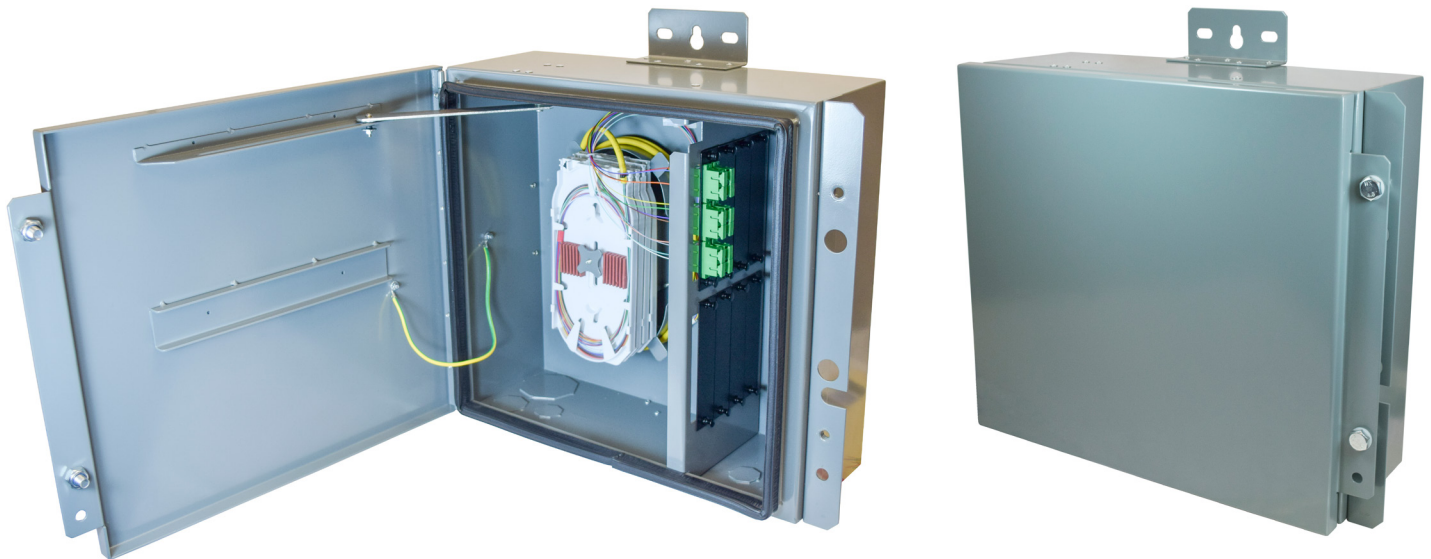

NEMA Rated 8X Wallmount Enclosure

The ARIA NEMA Rated 8X Wallmount Enclosure is designed for environments where durability, security, and weather resistance are required.

The enclosure is NEMA 4 rated and has a gasketed and pad-lockable outer door.

The enclosure is manufactured out of aluminum and coated with polyester powder coating for corrosion resistance.

This enclosure features eight LGX adapter plates, cable management radius guides, dual post internal grounding lugs, 6 position exterior grounding lugs, and a grounded door.

Pedestal, pole, or wall-mountable.

Patching and splicing capacity of 96 fibers. It can support 192 fibers when using ribbon fiber and LC connectors.

Dimensions: 15.00"x17.75"x7.00" (HxWxD) (19.1" height with brackets)

Cable Entry

Two 1.10" knockouts, two 1.50" knockouts, and two 2.45" knockouts provide six cable entry/exit holes on the bottom of the enclosure and accommodate single or multi-drop cables.

These knockouts support 1" conduit, 2" conduit, medium compression fittings, and large compression fittings.