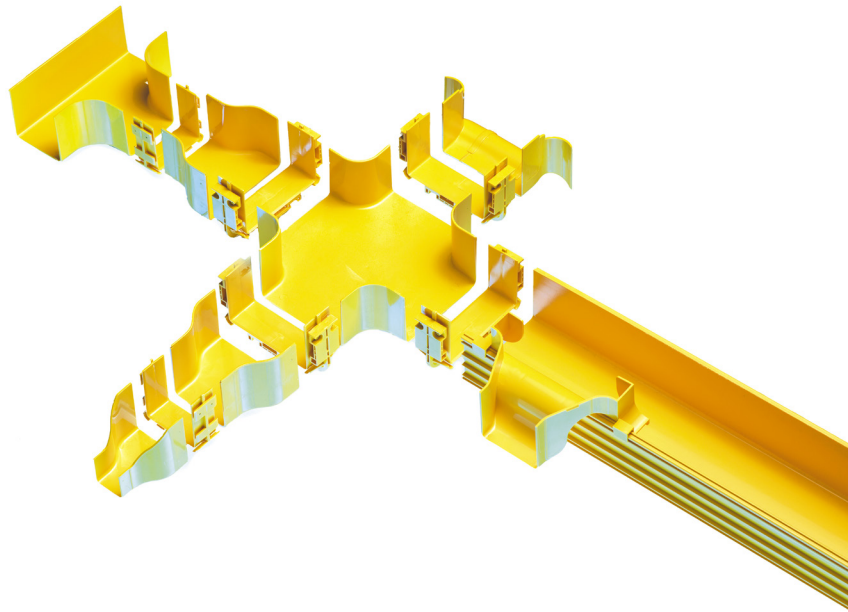

Overview

Available in six sizes and solid wall or slotted wall configurations. With the largest range of connecting components and mounting hardware available, the ARIA Lightpaths System provides a solution for any fiber routing application.

ARIA Lightpath components simply snap together or they can be connected with "slotless joiners". Vertical drops can be positioned or added easily by adding a cutout in the horizontal duct raceway with a simple to operate hand tool.

The unique design of the ARIA Lightpath system protects fiber from damage and ensures that the bend radius of the cable is not compromised.