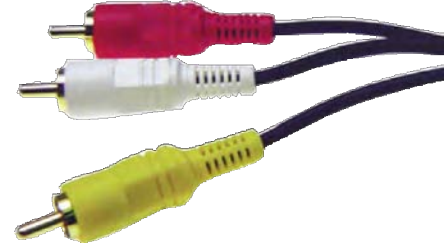

Economy Audio/Video Cables

ARIA Technologies, Inc, PERFORMANCE PLUS™ economy line of audio and video cables features fully molded RCA connectors and is designed for price sensitive applications and general purpose use.

RCA Composite Audio/Video Cables, Molded

PMDAVRCAMM03	Single Video + Left & Right Audio, 3ft.
PMDAVRCAMM06	Single Video + Left & Right Audio, 6ft.
PMDAVRCAMM12	Single Video + Left & Right Audio, 12ft.
PMDAVRCAMM25	Single Video + Left & Right Audio, 25ft.
PMDAVRCAMM50	Single Video + Left & Right Audio, 50ft.
PMDAVRCAMM100	Single Video + Left & Right Audio, 100ft.