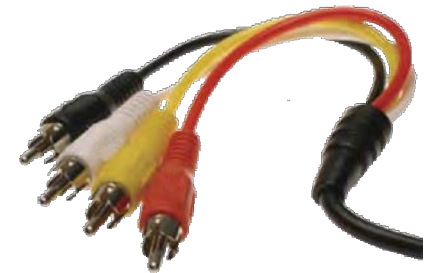

RCA Quad Audio Cable, Molded

PMQRCAMM-06	Four Audio Channels, 6ft.