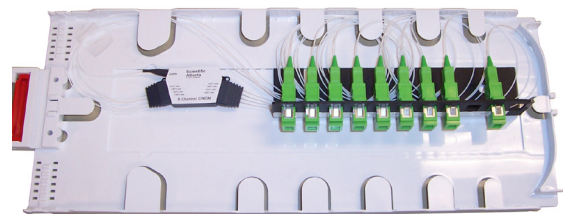

### Enclosures for Splitters, Couplers, and WDMs

1 RU RDR accommodates 3 cassettes

2 RU RDR accommodates 6 cassettes

7" 4 RU LGX Patch Series accommodates 12 cassettes

TRI-2X accommodates 2 cassettes

TRI-4X accommodates 4 cassettes

TRI-6X accommodates 6 cassettes

3 Module 1RU LGX  
Wallmount/Rackmount Bracket  
P/N: 3XLGXW-RBRACKET-B-OT

2 Module LGX Wallmount Bracket  
P/N: 2XLGXWBRACKET-B-OT

6 Module 2RU LGX  
Wallmount/Rackmount Bracket  
P/N: 6XLGXW-RBRACKET-B-OT

1 RU Rackmount Panel accommodates 1x32 Splitters

Splice Trays accommodate Splitters and WDM Modules (DWDMs and CWDMs)

Contact sales for additional information