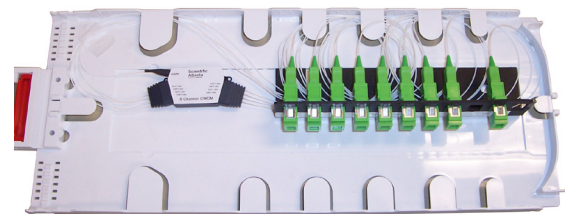

Enclosures for Splitters, Couplers, and WDMs

1 RU RDR accommodates 3 cassettes

2 RU RDR accommodates 6 cassettes

7" 4 RU LGX Patch Series accommodates 12 cassettes

TRI-2X accommodates 2 cassettes

TRI-4X accommodates 4 cassettes

TRI-6X accommodates 6 cassettes

3 Module 1RU LGX
Wallmount/Rackmount Bracket
P/N: 3XLGXW-RBRACKET-B-OT

2 Module LGX Wallmount Bracket
P/N: 2XLGXWBRACKET-B-OT

6 Module 2RU LGX
Wallmount/Rackmount Bracket
P/N: 6XLGXW-RBRACKET-B-OT

1 RU Rackmount Panel accommodates 1x32 Splitters

TYCO FOSC Splice Trays accommodate Splitters and WDM Modules (DWDMs and CWDMs)

Contact sales for additional information