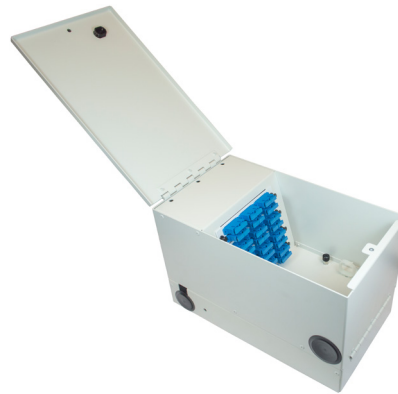

### Enclosures for Splitters, Couplers, and WDMs

1 RU RDR accommodates 3 cassettes

2 RU RDR accommodates 6 cassettes

7" 4 RU LGX Patch Series accommodates 12 cassettes

TRI-2X accommodates 2 cassettes

TRI-4X accommodates 4 cassettes

TRI-6X accommodates 6 cassettes

3 Module 1RU LGX  
Wallmount/Rackmount Bracket  
P/N: 3XLGXW-RBRACKET-B-OT

2 Module LGX Wallmount Bracket  
P/N: 2XLGXWBRACKET-B-OT

6 Module 2RU LGX  
Wallmount/Rackmount Bracket  
P/N: 6XLGXW-RBRACKET-B-OT

1 RU Rackmount Panel accommodates 1x32 Splitters

Splice Trays accommodate Splitters and WDM Modules (DWDMs and CWDMs)

Contact sales for additional information