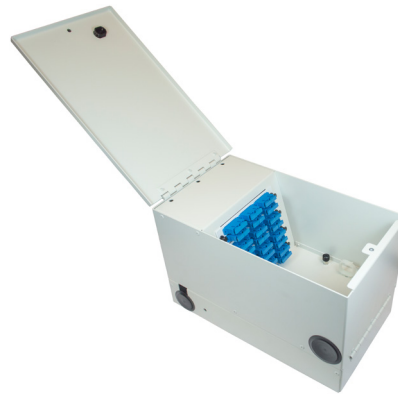

Enclosures for Splitters, Couplers, and WDMs

1 RU RDR accommodates 3 cassettes

2 RU RDR accommodates 6 cassettes

7" 4 RU LGX Patch Series accommodates 12 cassettes

TRI-2X accommodates 2 cassettes

TRI-4X accommodates 4 cassettes

TRI-6X accommodates 6 cassettes

3 Module 1RU LGX
Wallmount/Rackmount Bracket
P/N: 3XLGXW-RBRACKET-B-OT

2 Module LGX Wallmount Bracket
P/N: 2XLGXWBRACKET-B-OT

6 Module 2RU LGX
Wallmount/Rackmount Bracket
P/N: 6XLGXW-RBRACKET-B-OT

1 RU Rackmount Panel accommodates 1x32 Splitters

TYCO FOSC Splice Trays accommodate Splitters and WDM Modules (DWDMs and CWDMs)

Contact sales for additional information